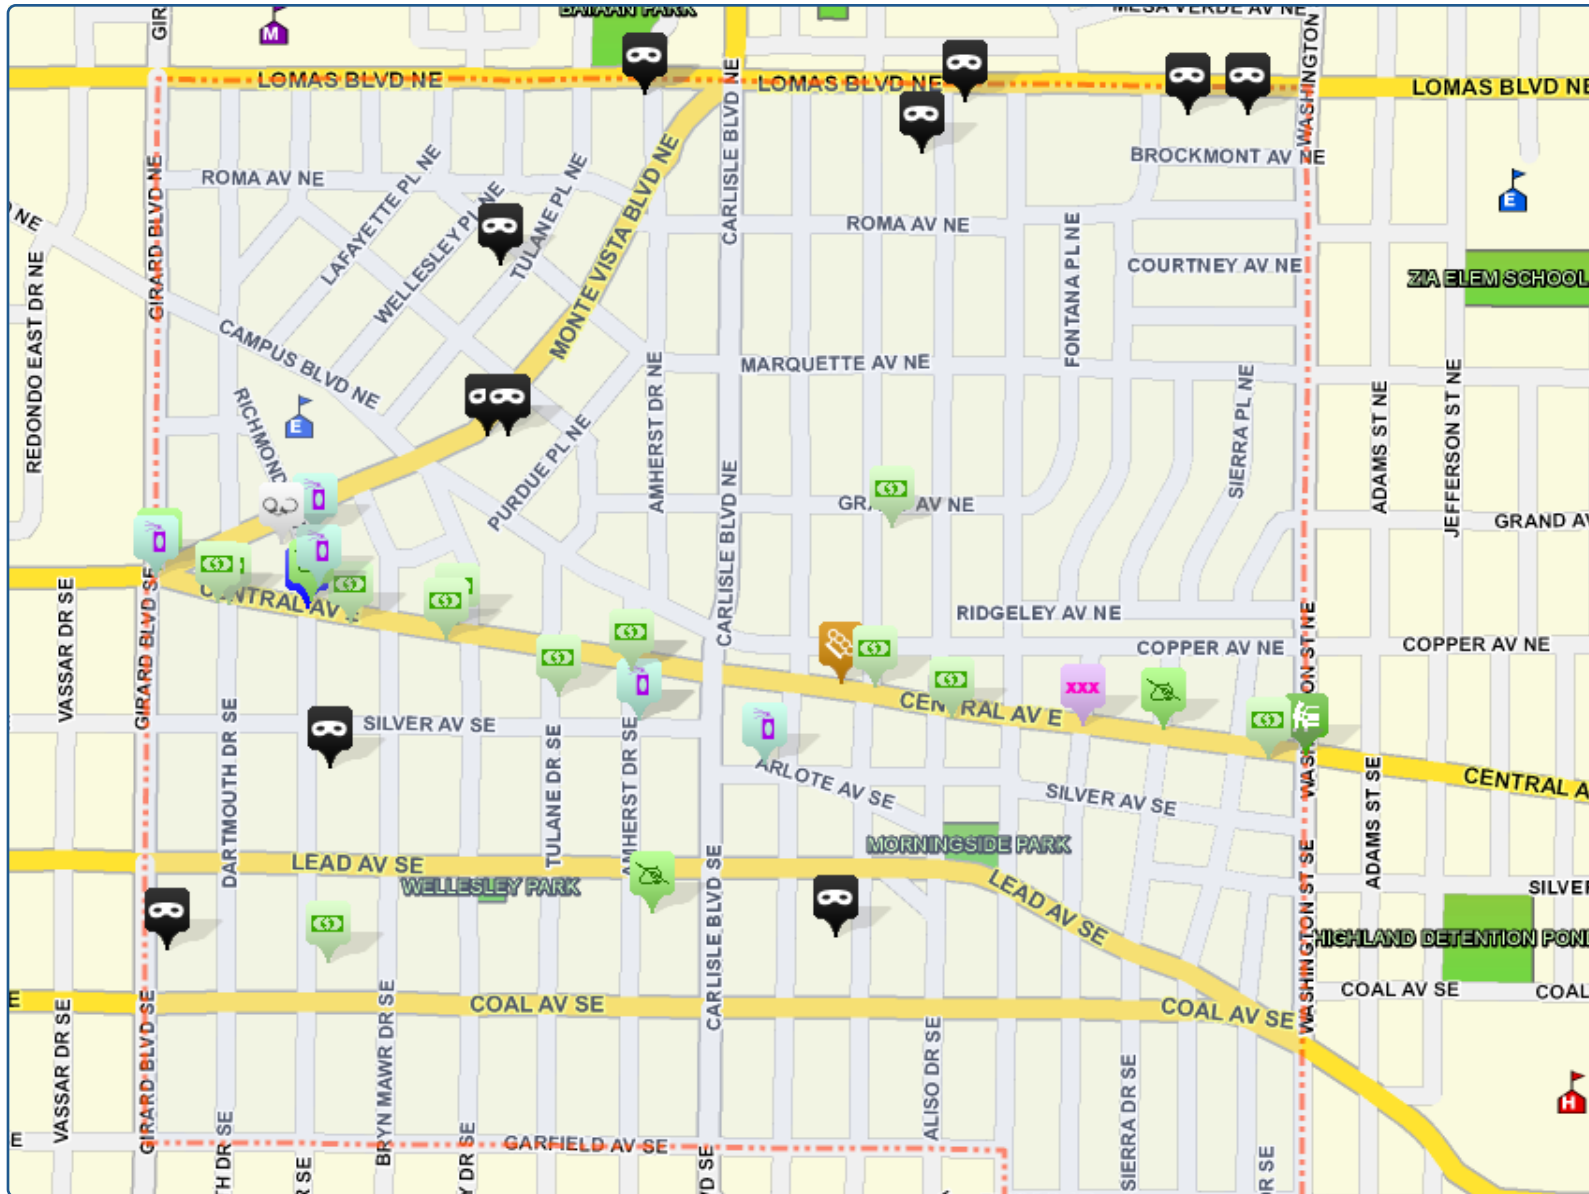

# Nob Hill Neighborhood Association

January 28 - February 24, 2014

Albuquerque Police Department

Map Legend	
Incidents (41)	
	Burglary (14)
	Theft (12)
	Vandalism (6)
	Forgery (4)
	Assault (1)
	Drugs (1)
	Vehicle Theft (1)
	Sex Crimes (1)
	Misdemeanor Warrant (1)

All representations on this map are distributed and transmitted "AS IS" without warranties of any kind, either express or implied including without limitation, warranties of title or implied warranties of merchantability or fitness for a particular purpose. In no event shall the Albuquerque Police Department become liable to users of these data for any loss or damages, consequential or otherwise, including but not limited to time, money, goodwill, arising from the use, operation or modification of the data. The visual presentation of data is being provided strictly as a courtesy, not as an obligation to its users.

WARNING: This map does not meet the national map accuracy standards.