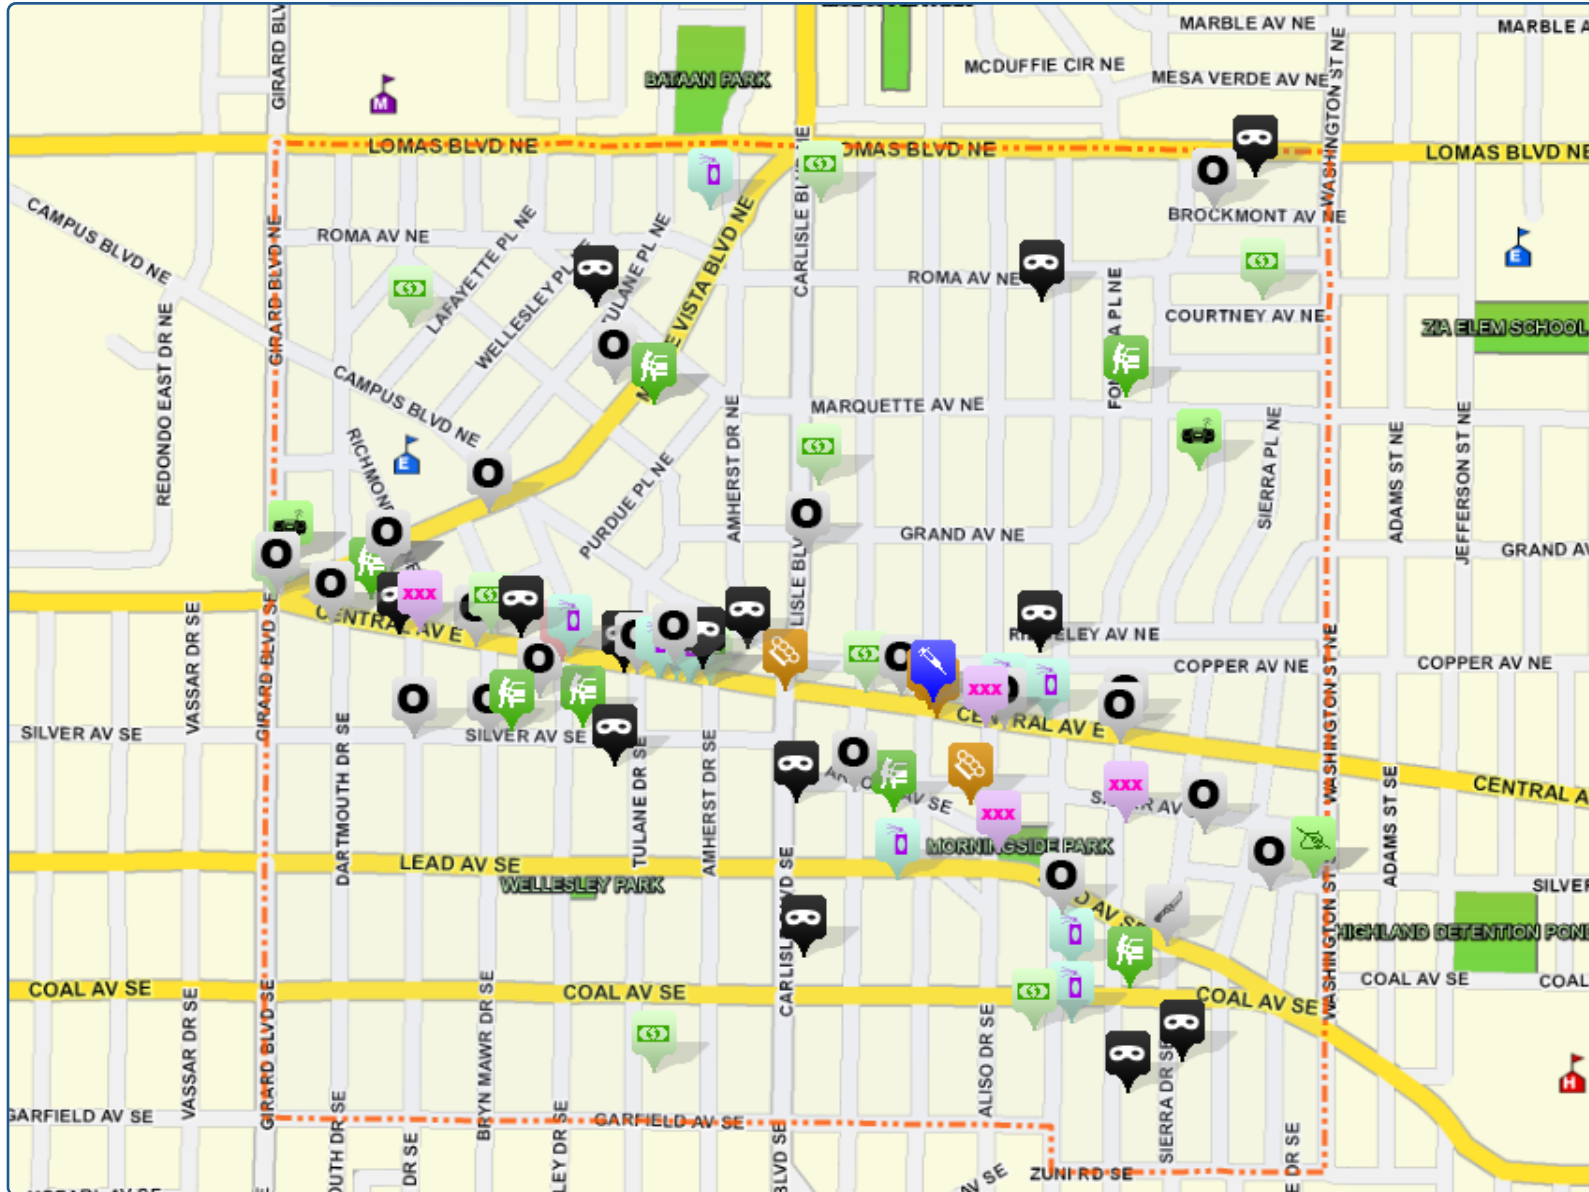

Nob Hill Neighborhood Association

May 28 - June 23, 2013

Albuquerque Police Department

Map Legend	
	All Others (25)
	Burglary (16)
	Vandalism (13)
	Theft (12)
	Vehicle Theft (7)
	Assault (5)
	Sex Offenses (4)
	Property (3)
	Drugs (2)
	Alcohol (1)
	Weapons (1)
	Forgery (1)

All representations on this map are distributed and transmitted "AS IS" without warranties of any kind, either express or implied including without limitation, warranties of title or implied warranties of merchantability or fitness for a particular purpose. In no event shall the Albuquerque Police Department become liable to users of these data for any loss or damages, consequential or otherwise, including but not limited to time, money, goodwill, arising from the use, operation or modification of the data. The visual presentation of data is being provided strictly as a courtesy, not as an obligation to its users.

WARNING: This map does not meet the national map accuracy standards.