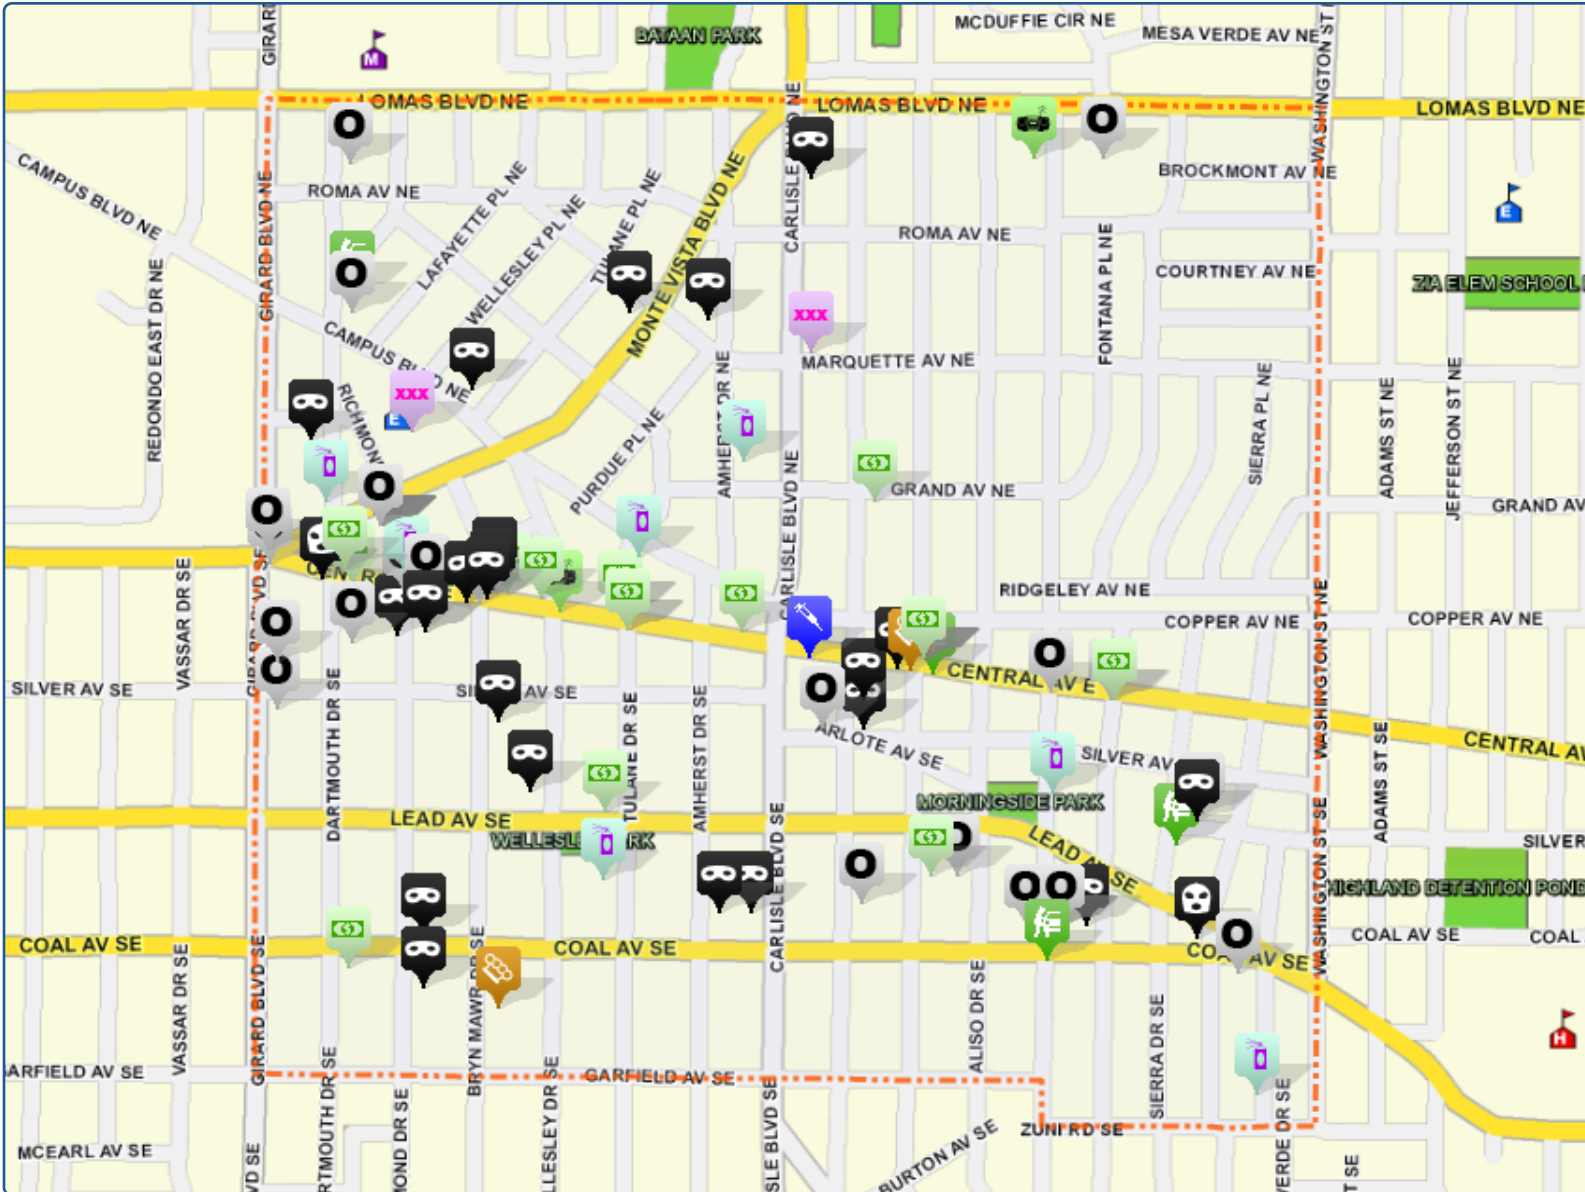

Nob Hill Neighborhood Association

May 29 - June 24, 2012

Albuquerque Police Department

Map Legend	
	All Others (31)
	Burglary (23)
	Theft (19)
	Vandalism (8)
	Vehicle Theft (4)
	Drugs (3)
	Assault (3)
	Property (2)
	Robbery (2)
	Sex Offenses (2)

All representations on this map are distributed and transmitted "AS IS" without warranties of any kind, either express or implied including without limitation, warranties of title or implied warranties of merchantability or fitness for a particular purpose. In no event shall the Albuquerque Police Department become liable to users of these data for any loss or damages, consequential or otherwise, including but not limited to time, money, goodwill, arising from the use, operation or modification of the data. The visual presentation of data is being provided strictly as a courtesy, not as an obligation to its users.

WARNING: This map does not meet the national map accuracy standards.