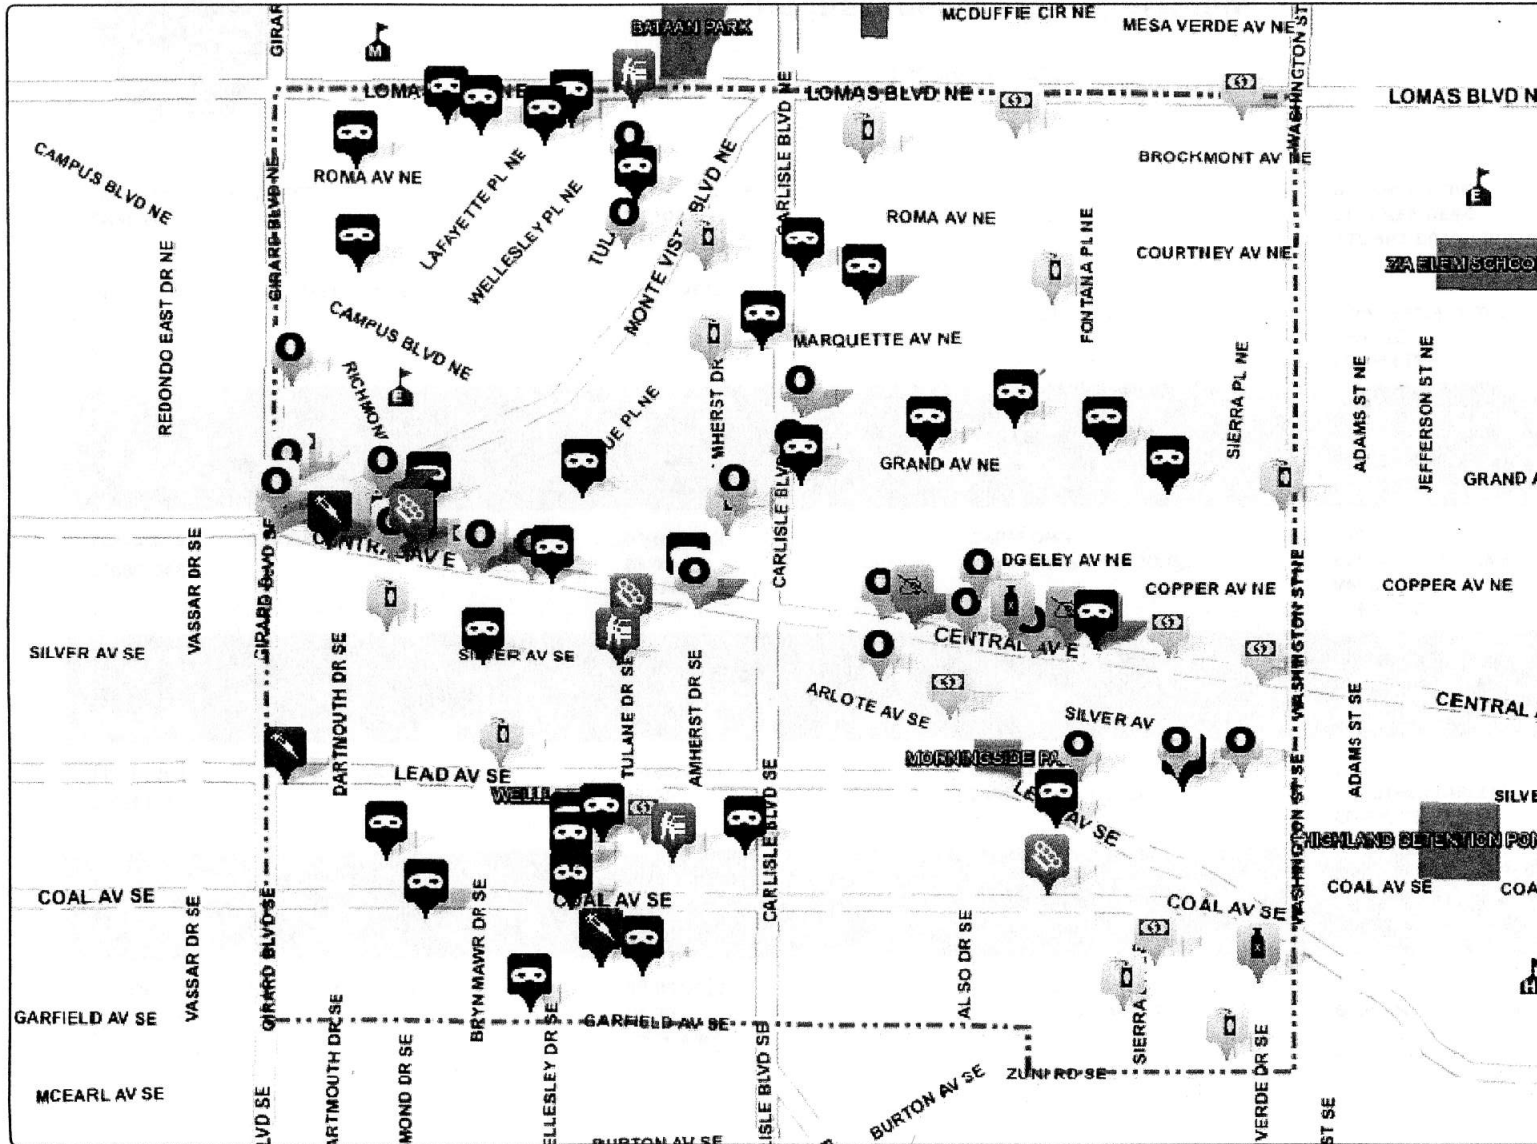

Nob Hill Neighborhood Association

June 26 - July 31, 2012

Albuquerque Police Department

Map Legend	
	All Others (50)
	Burglary (36)
	Vandalism (15)
	Theft (12)
	Assault (7)
	Vehicle Theft (4)
	Drugs (4)
	Forgery (3)
	Alcohol (2)

All representations on this map are distributed and transmitted "AS IS" without warranties of any kind, either express or implied including without limitation, warranties of title or implied warranties of merchantability or fitness for a particular purpose. In no event shall the Albuquerque Police Department become liable to users of these data for any loss or damages, consequential or otherwise, including but not limited to time, money, goodwill, arising from the use, operation or modification of the data. The visual presentation of data is being provided strictly as a courtesy, not as an obligation to its users.

WARNING: This map does not meet the national map accuracy standards.