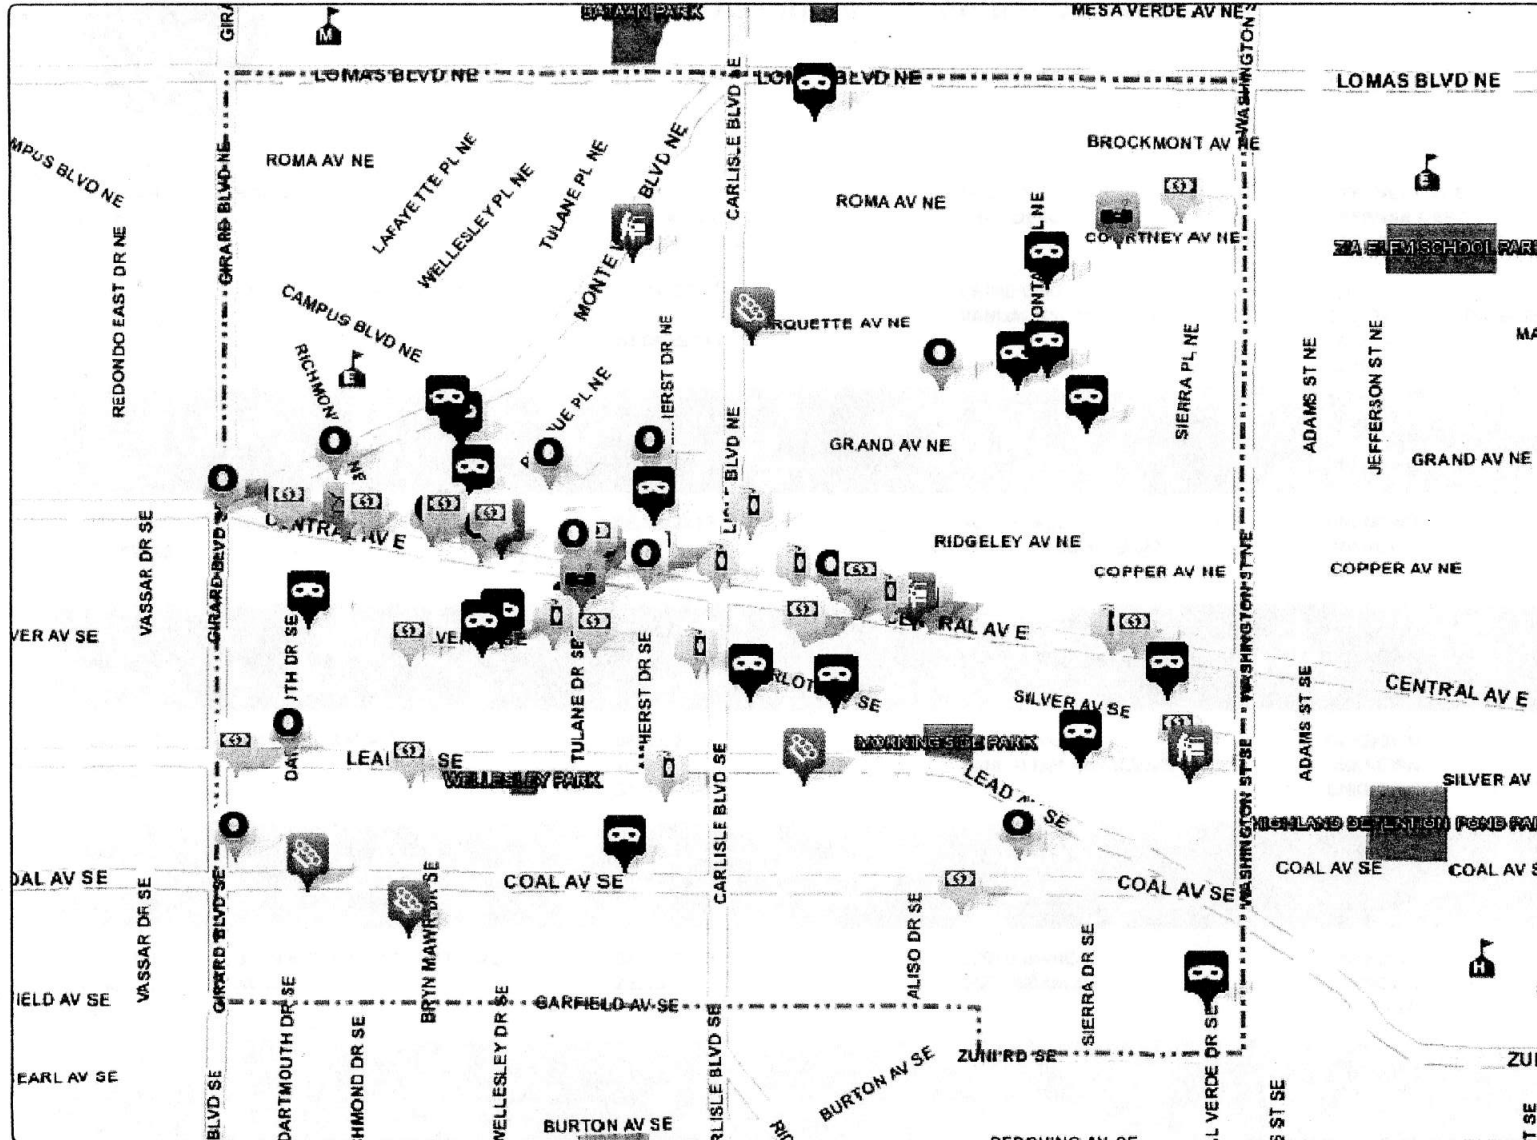

Nob Hill Neighborhood Association

July 30 - August 25, 2013

Albuquerque Police Department

Map Legend	
	Burglary (20)
	Theft (19)
	All Others (17)
	Vandalism (11)
	Assault (7)
	Property (3)
	Vehicle Theft (3)
	Forgery (2)

All representations on this map are distributed and transmitted "AS IS" without warranties of any kind, either express or implied including without limitation, warranties of title or implied warranties of merchantability or fitness for a particular purpose. In no event shall the Albuquerque Police Department become liable to users of these data for any loss or damages, consequential or otherwise, including but not limited to time, money, goodwill, arising from the use, operation or modification of the data. The visual presentation of data is being provided strictly as a courtesy, not as an obligation to its users.

WARNING: This map does not meet the national map accuracy standards.