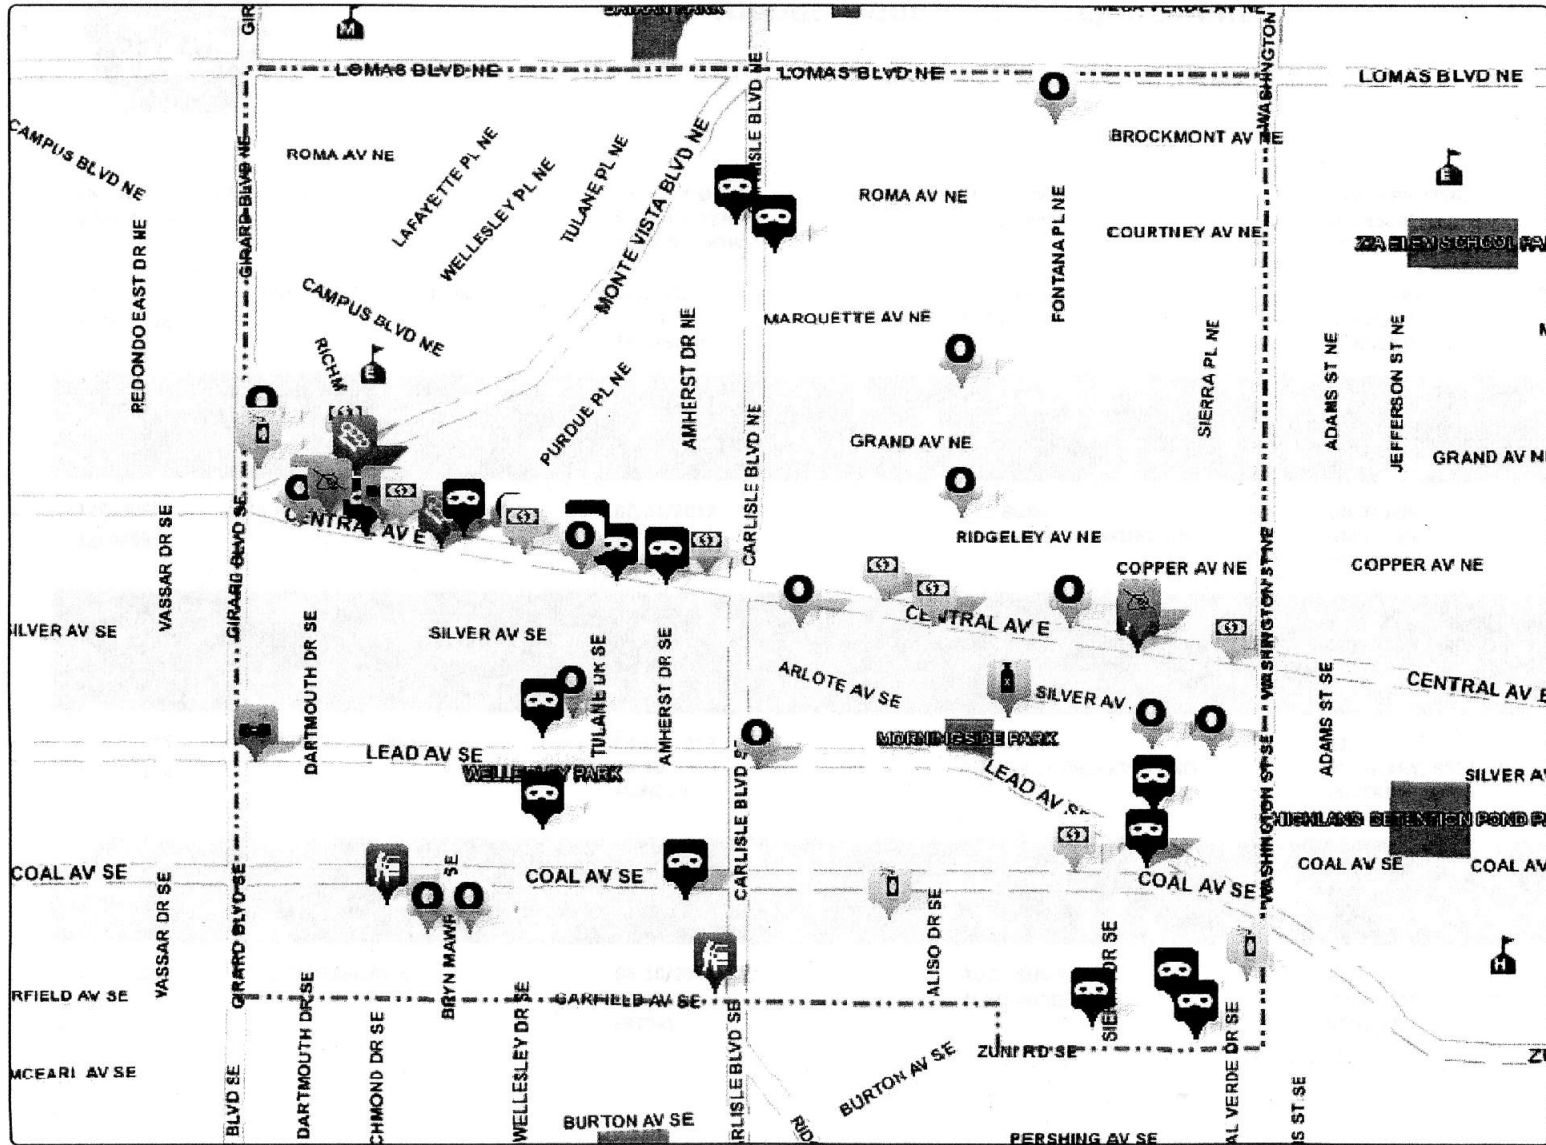

Nob Hill Neighborhood Association

July 31 - August 26, 2012

Albuquerque Police Department

Map Legend	
	All Others (24)
	Burglary (16)
	Theft (9)
	Assault (3)
	Forgery (3)
	Vandalism (3)
	Vehicle Theft (3)
	Property (2)
	Alcohol (1)

All representations on this map are distributed and transmitted "AS IS" without warranties of any kind, either express or implied including without limitation, warranties of title or implied warranties of merchantability or fitness for a particular purpose. In no event shall the Albuquerque Police Department become liable to users of these data for any loss or damages, consequential or otherwise, including but not limited to time, money, goodwill, arising from the use, operation or modification of the data. The visual presentation of data is being provided strictly as a courtesy, not as an obligation to its users.

WARNING: This map does not meet the national map accuracy standards.