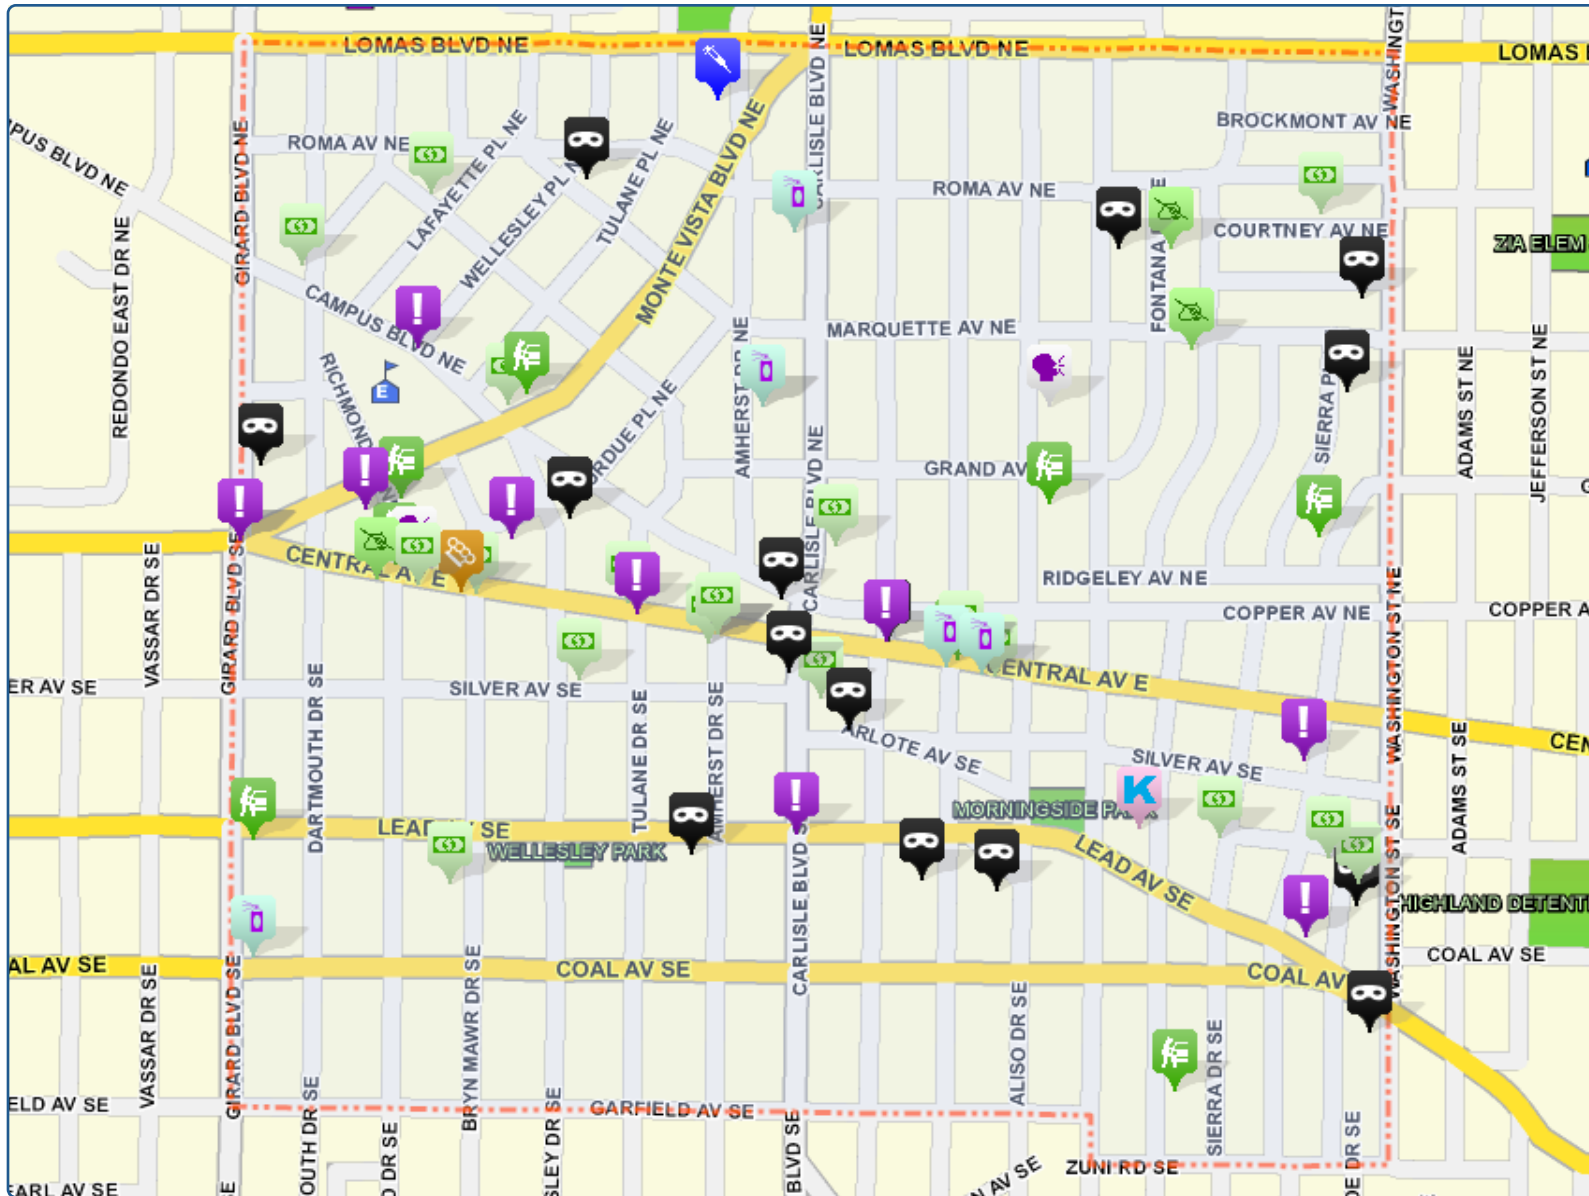

Nob Hill Neighborhood Association

September 24 - October 28, 2013

Albuquerque Police Department

Map Legend	
Incidents (74)	
	Theft (21)
	Burglary (16)
	Disturbance (11)
	Vehicle Theft (8)
	Vandalism (7)
	Forgery (3)
	Disorderly Conduct (2)
	Assault (2)
	Drugs (2)
	Misdemeanor Warrant (1)
	Kidnaping (1)

All representations on this map are distributed and transmitted "AS IS" without warranties of any kind, either express or implied including without limitation, warranties of title or implied warranties of merchantability or fitness for a particular purpose. In no event shall the Albuquerque Police Department become liable to users of these data for any loss or damages, consequential or otherwise, including but not limited to time, money, goodwill, arising from the use, operation or modification of the data. The visual presentation of data is being provided strictly as a courtesy, not as an obligation to its users.

WARNING: This map does not meet the national map accuracy standards.