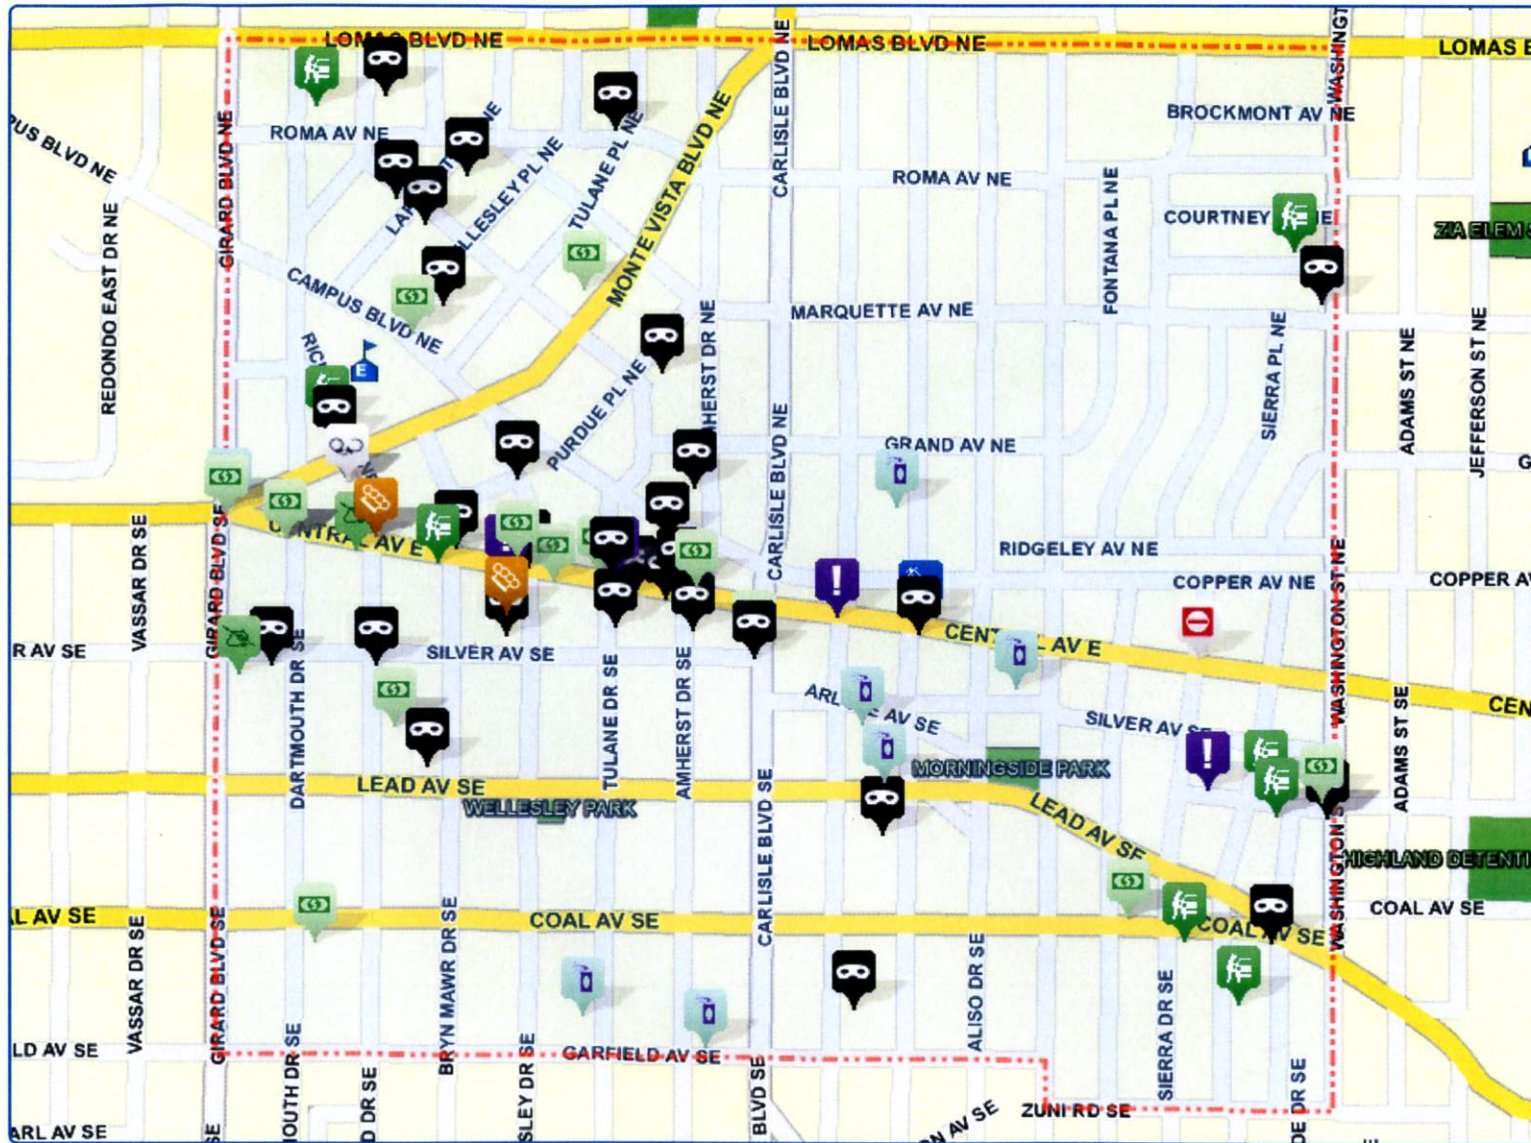

Nob Hill Neighborhood Association

March 25 - April 28, 2014

Albuquerque Police Department

Map Legend

Incidents (88)

- Burglary (34)
- Theft (18)
- Vandalism (10)
- Vehicle Theft (8)
- Disturbance (6)
- Assault (4)
- Forgery (3)
- Felony Warrant (2)
- Criminal Trespass (1)
- Misdemeanor Warrant (1)
- Drugs (1)

All representations on this map are distributed and transmitted "AS IS" without warranties of any kind, either express or implied including without limitation, warranties of title or implied warranties of merchantability or fitness for a particular purpose. In no event shall the Albuquerque Police Department become liable to users of these data for any loss or damages, consequential or otherwise, including but not limited to time, money, goodwill, arising from the use, operation or modification of the data. The visual presentation of data is being provided strictly as a courtesy, not as an obligation to its users.

WARNING: This map does not meet the national map accuracy standards.

CrimeView Community
Printed: 4/29/2014 1:52:37 PM