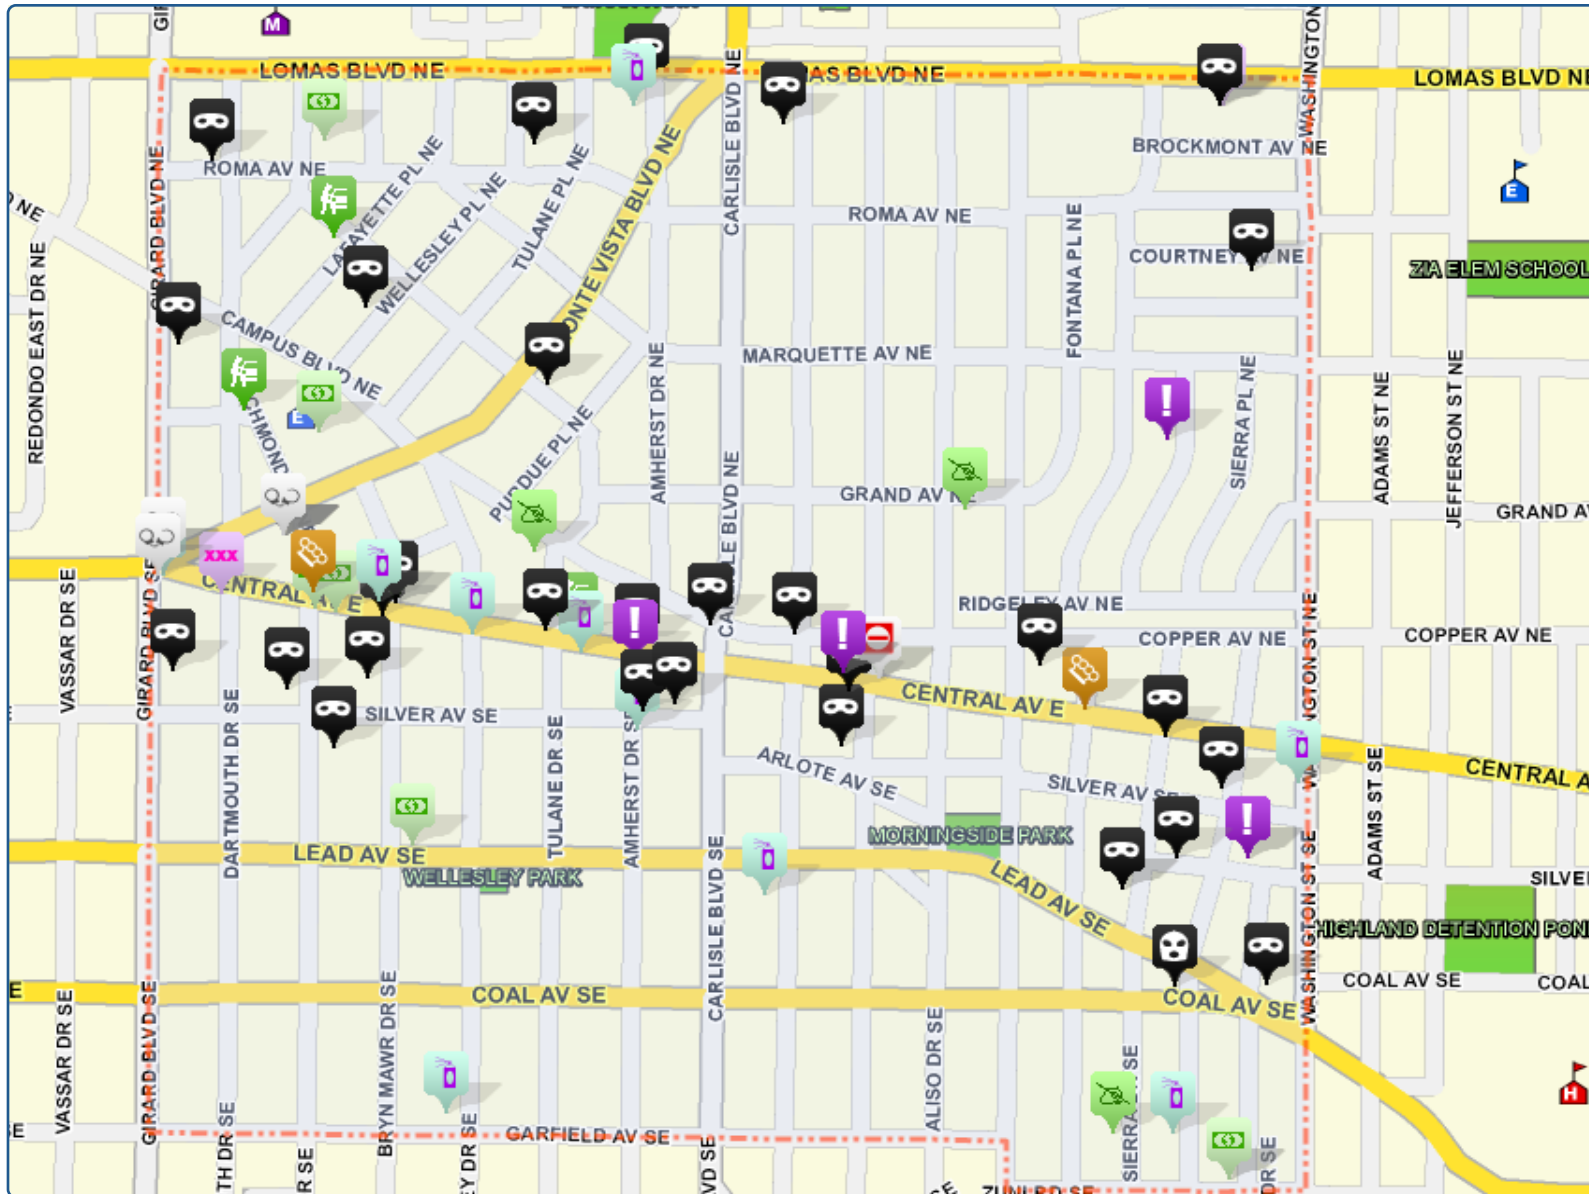

Nob Hill Neighborhood Association

December 2013

Albuquerque Police Department

Map Legend	
Incidents (81)	
	Burglary (32)
	Vandalism (10)
	Misdemeanor Warrant (9)
	Theft (8)
	Assault (5)
	Disturbance (5)
	Vehicle Theft (4)
	Forgery (3)
	Sex Crimes (2)
	Criminal Trespass (1)
	Robbery (1)
	Felony Warrant (1)

All representations on this map are distributed and transmitted "AS IS" without warranties of any kind, either express or implied including without limitation, warranties of title or implied warranties of merchantability or fitness for a particular purpose. In no event shall the Albuquerque Police Department become liable to users of these data for any loss or damages, consequential or otherwise, including but not limited to time, money, goodwill, arising from the use, operation or modification of the data. The visual presentation of data is being provided strictly as a courtesy, not as an obligation to its users.

WARNING: This map does not meet the national map accuracy standards.