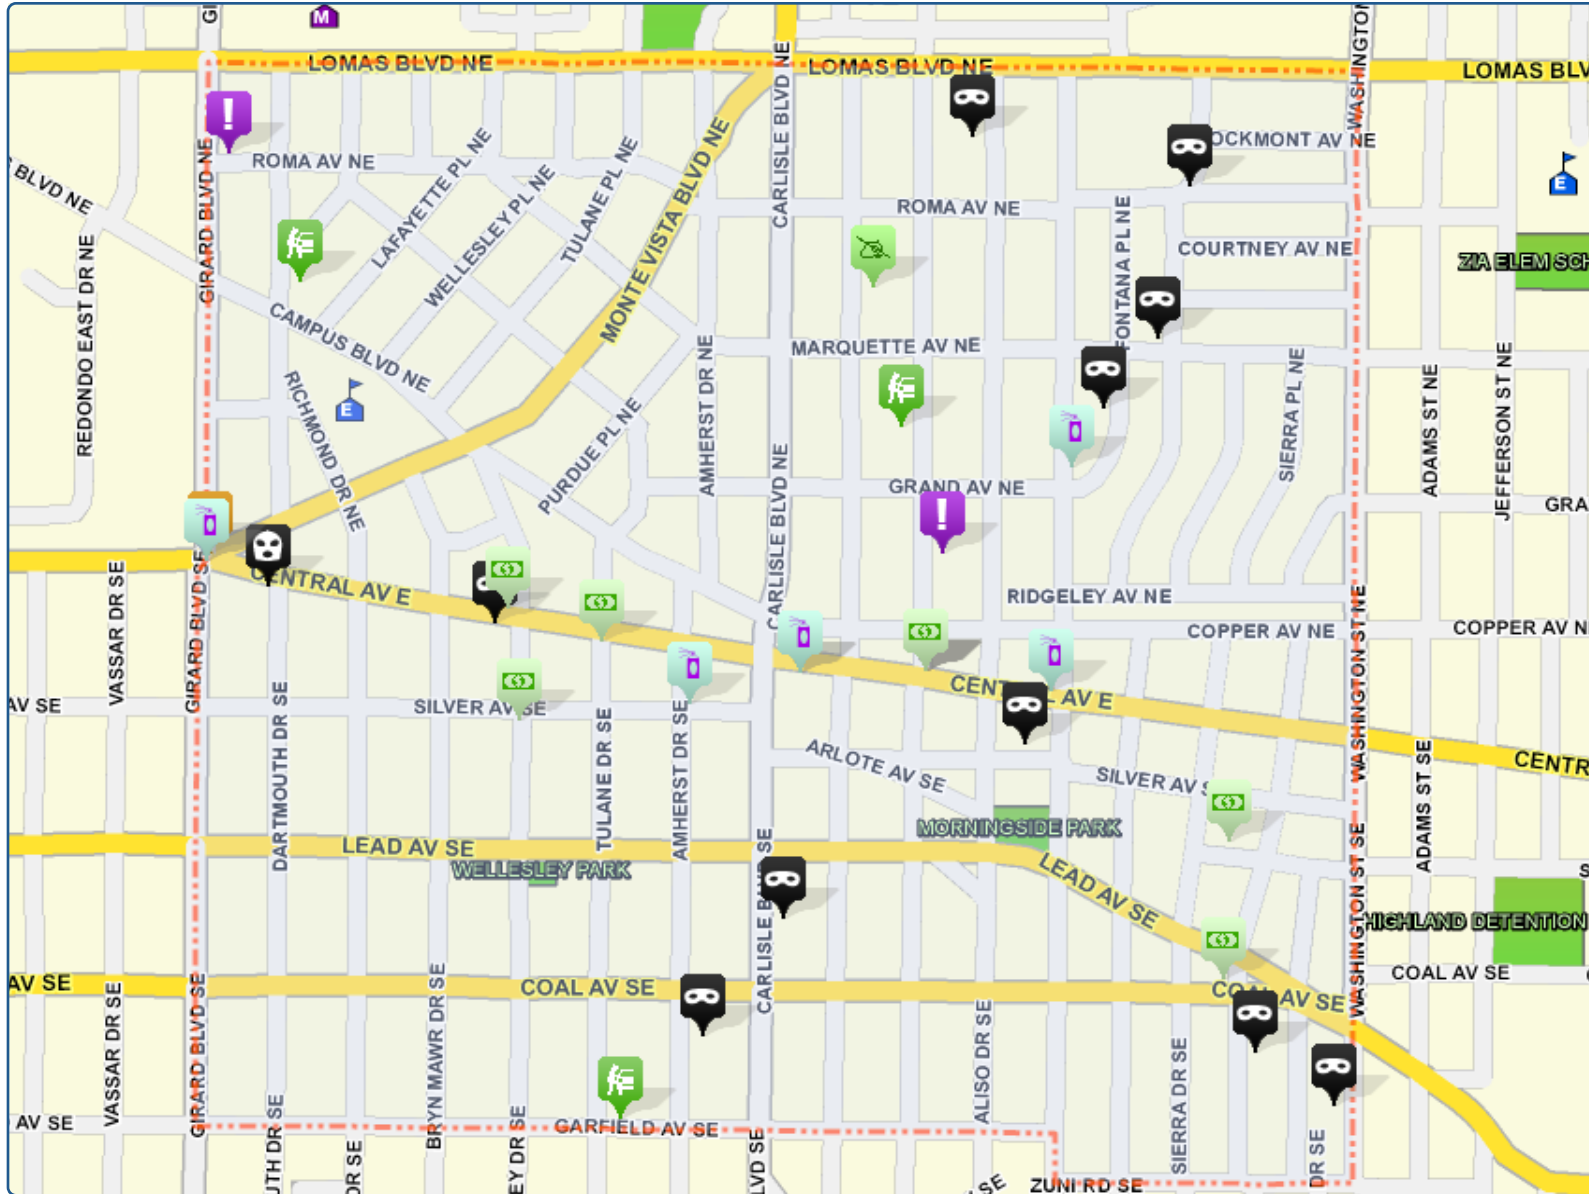

# Nob Hill Neighborhood Association

January 2014

Albuquerque Police Department

Map Legend	
Incidents (35)	
	Burglary (10)
	Theft (9)
	Vandalism (6)
	Disturbance (4)
	Vehicle Theft (3)
	Assault (1)
	Robbery (1)
	Forgery (1)

All representations on this map are distributed and transmitted "AS IS" without warranties of any kind, either express or implied including without limitation, warranties of title or implied warranties of merchantability or fitness for a particular purpose. In no event shall the Albuquerque Police Department become liable to users of these data for any loss or damages, consequential or otherwise, including but not limited to time, money, goodwill, arising from the use, operation or modification of the data. The visual presentation of data is being provided strictly as a courtesy, not as an obligation to its users.

WARNING: This map does not meet the national map accuracy standards.