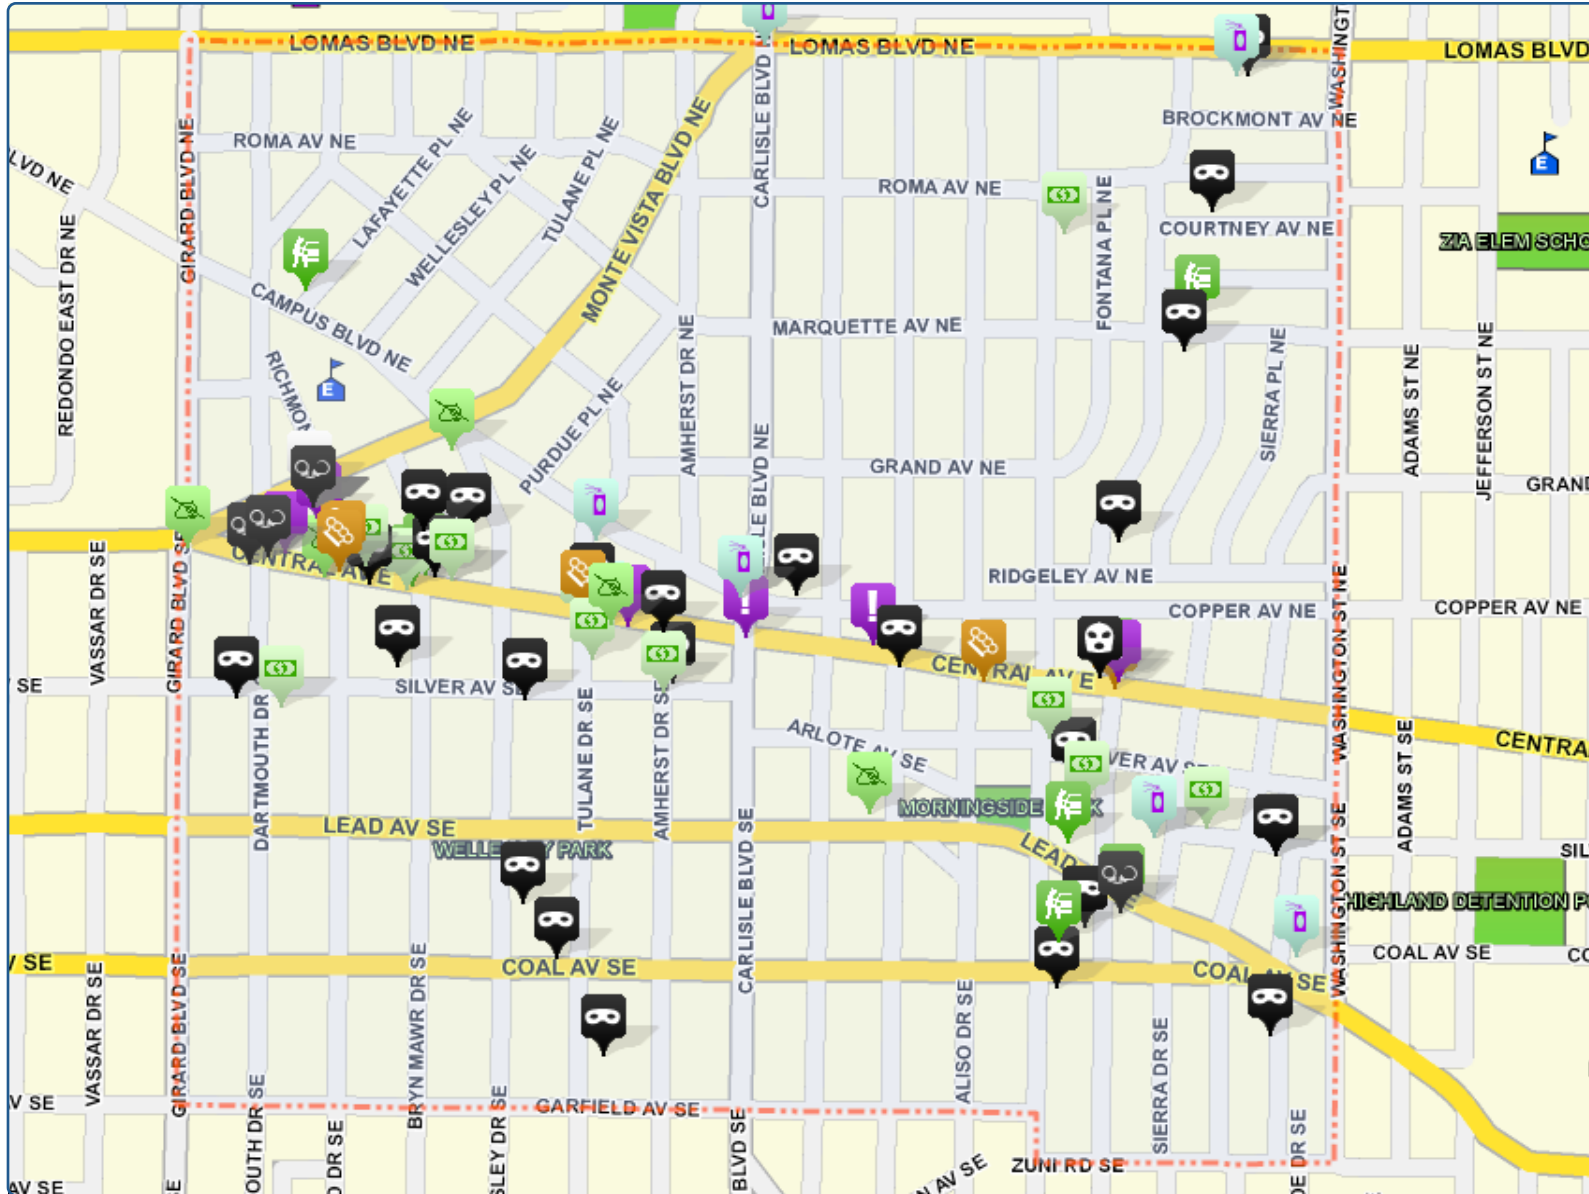

# Nob Hill Neighborhood Association

November 2013

Albuquerque Police Department

Map Legend	
Incidents (94)	
	Burglary (27)
	Theft (12)
	Vandalism (10)
	Disturbance (8)
	Misdemeanor Warrant (8)
	Vehicle Theft (8)
	Felony Warrant (7)
	Forgery (7)
	Assault (6)
	Robbery (1)

All representations on this map are distributed and transmitted "AS IS" without warranties of any kind, either express or implied including without limitation, warranties of title or implied warranties of merchantability or fitness for a particular purpose. In no event shall the Albuquerque Police Department become liable to users of these data for any loss or damages, consequential or otherwise, including but not limited to time, money, goodwill, arising from the use, operation or modification of the data. The visual presentation of data is being provided strictly as a courtesy, not as an obligation to its users.

WARNING: This map does not meet the national map accuracy standards.